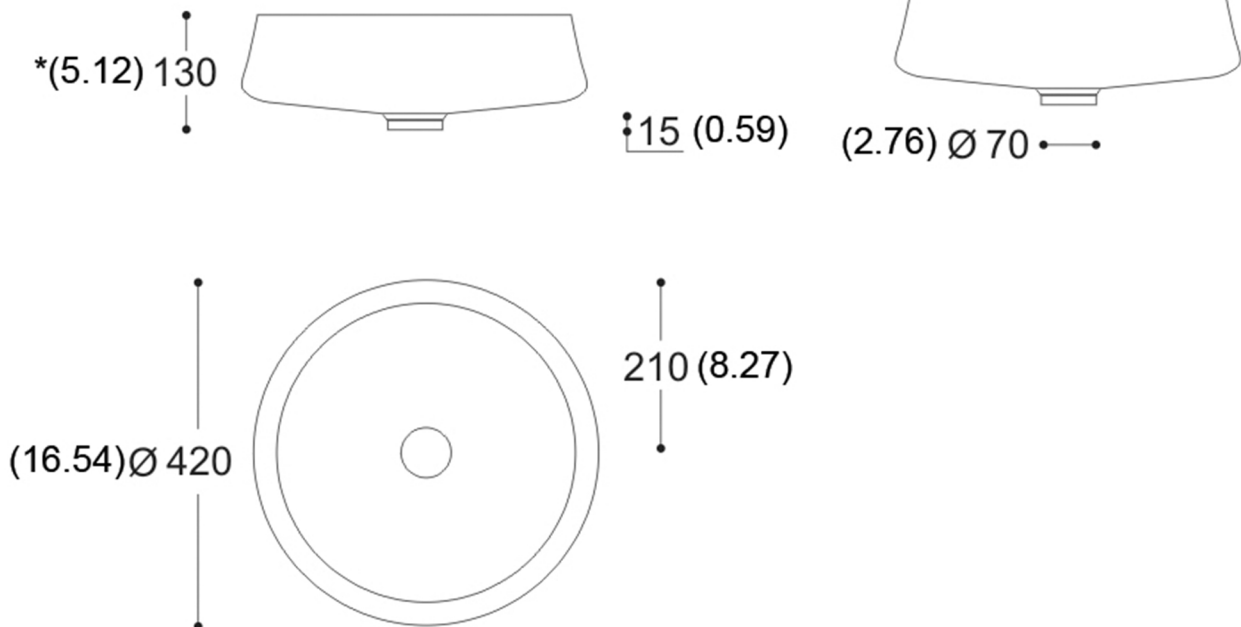

## Alumix Exte

Model: Alumix Exte

Category: Bathroom Sink

Material: Aluminum

Dimensions: 16.5" (L) x 16.5" (W) x 5.1" (D)

Description: Luxury bathroom sink in black finish.

\*Numbers in parentheses are in inches

\*Numbers are in inches